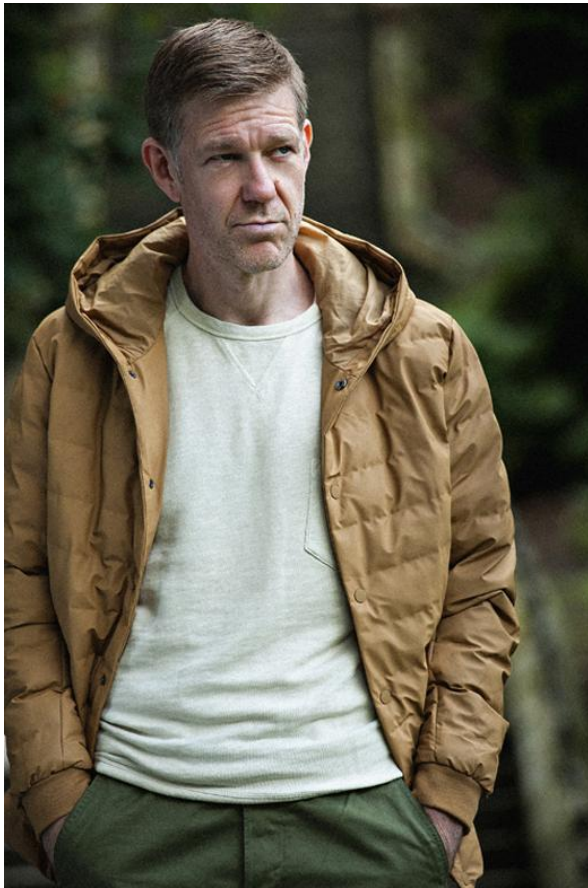

David Chabeaux

info@face-agency.co.uk

0113 245 8667

Face

David Chabeaux

info@face-agency.co.uk
0113 245 8667

HEIGHT	6' 2"	INSIDE LEG	31"	HAIR	Blonde
CHEST	40"	COLLAR	16.5"	EYES	Blue
WAIST	34"	SHOE	11		

Blonde
Blue

Face