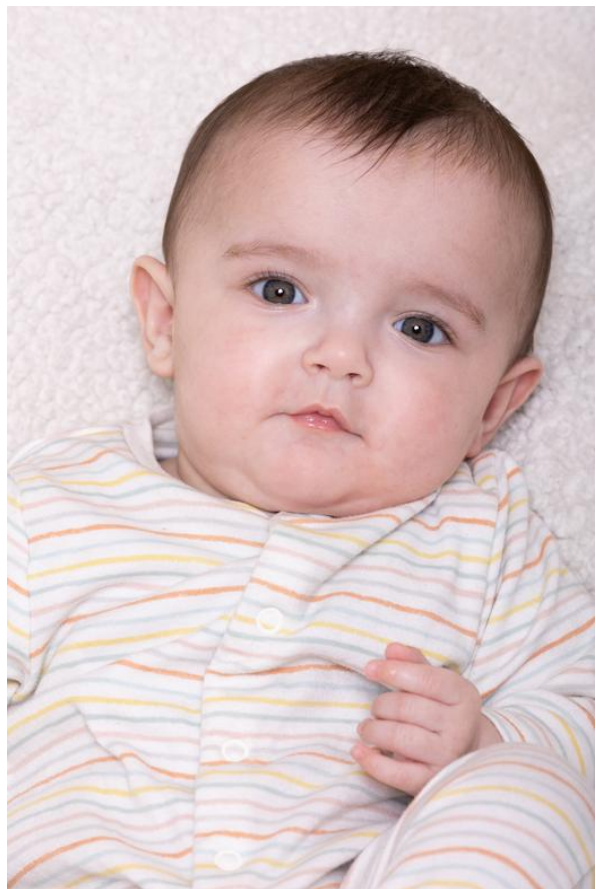

## Georgie Marney

HEIGHT 2' 0" EYES Green  
CLOTHING 3-6 mths  
HAIR Light

[info@face-agency.co.uk](mailto:info@face-agency.co.uk)  
0113 245 8667

# Face

Brown