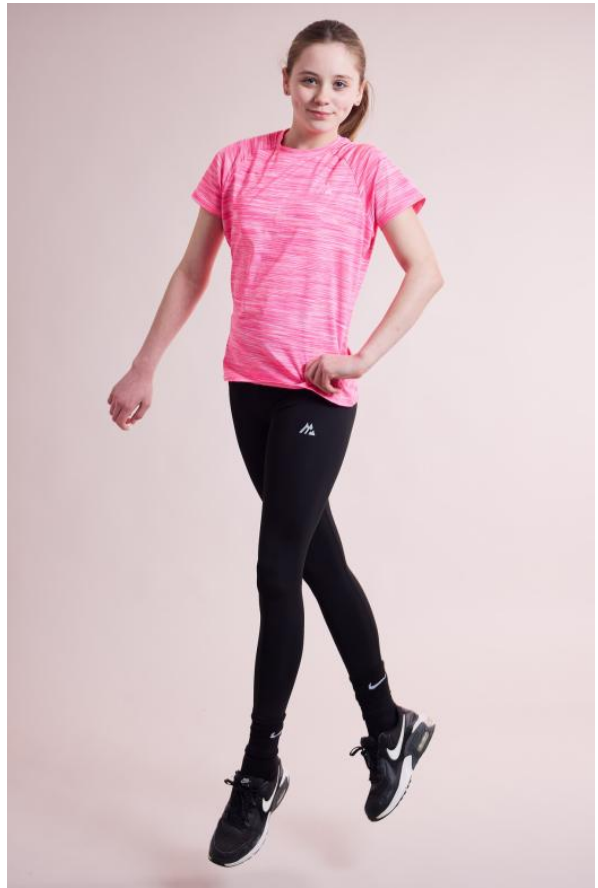

Poppie Smith

info@face-agency.co.uk

0113 245 8667

Face

Poppie Smith

HEIGHT	5' 6"	HAIR	Blonde
CLOTHING	12-13 yrs	EYES	Blue
SHOE	6		

info@face-agency.co.uk
0113 245 8667

Face