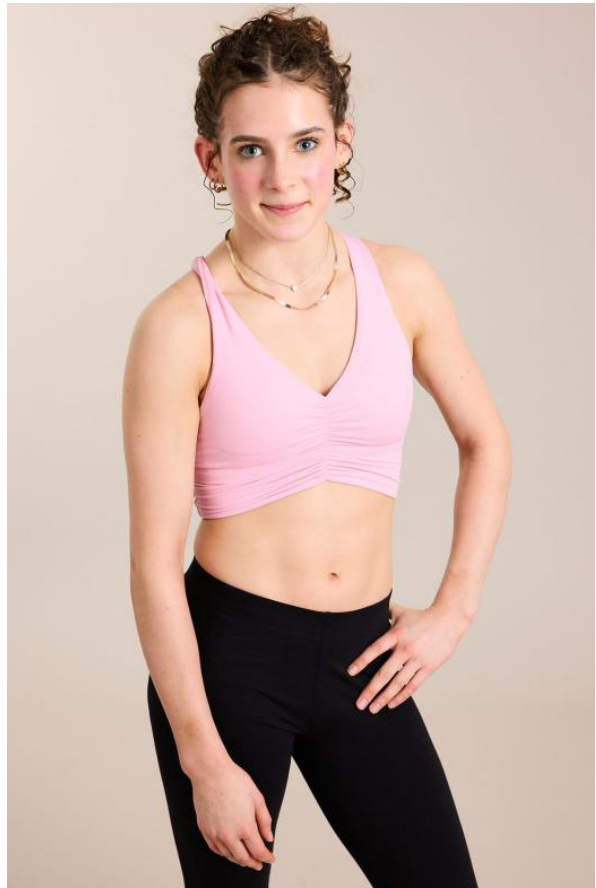

## Amy Lever

HEIGHT 5' 2" HAIR Brown  
CLOTHING 13-14 yrs EYES Blue  
SHOE 6

info@face-agency.co.uk  
0113 245 8667

# Face