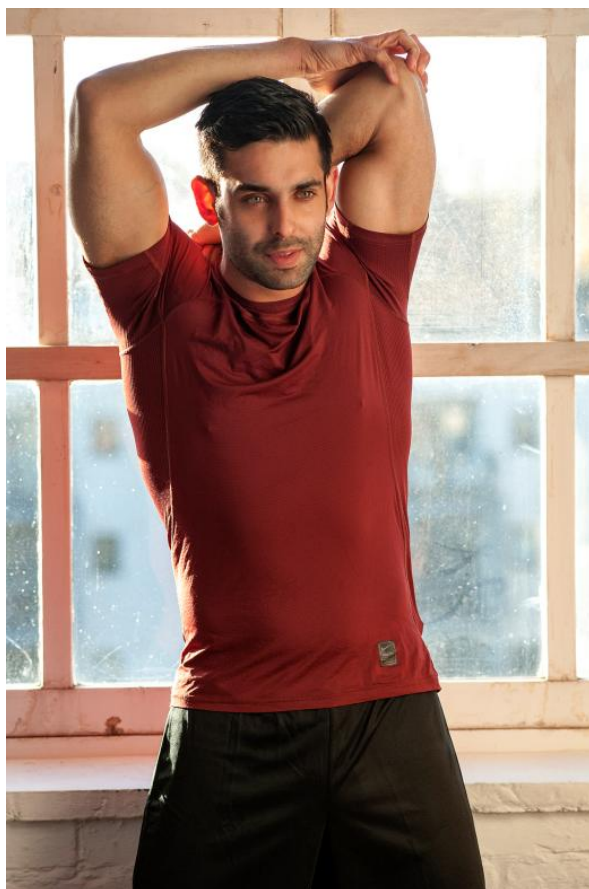

Ace Jalaf

info@face-agency.co.uk

0113 245 8667

Face

Ace Jalaf

info@face-agency.co.uk
0113 245 8667

HEIGHT	5' 11"	SUIT	38R	SHOE	9.5
CHEST	40"	INSIDE LEG	32"	HAIR	Dark
WAIST	34"	COLLAR	15.5"		Brown

Face