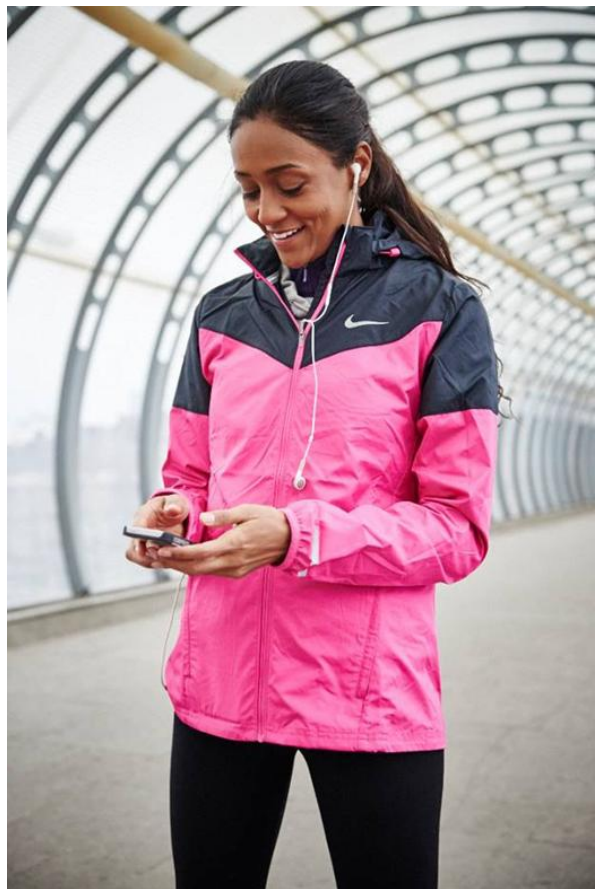

Regiane De Almeida

info@face-agency.co.uk

0113 245 8667

Face

Regiane De Almeida

info@face-agency.co.uk
0113 245 8667

HEIGHT	5' 7.5"	CUP	C	SHOE	6
DRESS	8	WAIST	26"	HAIR	Dark
BUST	32"	HIPS	36"		Brown

Face

EYES

Brown