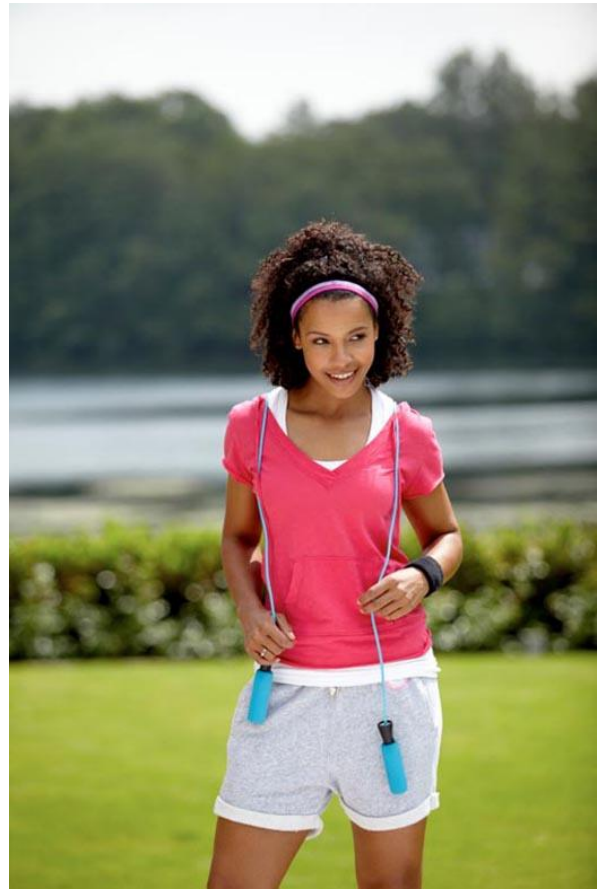

Donna Louise

info@face-agency.co.uk

0113 245 8667

Face

EP21 - Brown
 EP21
 Elasticated Midi Dress
 Zig Zag Hem
 Poly Satin
 Brown, Green
 Free Size
 Length 105cm
 Zig zag hems are so flattering
 Stretch top with adjustable str
 fit to size.

Donna Louise

info@face-agency.co.uk
 0113 245 8667

HEIGHT	5' 7"	CUP	B	SHOE	5.5
DRESS	8-10	WAIST	26"	HAIR	Brown
BUST	32"	HIPS	36"	EYES	Brown

Face